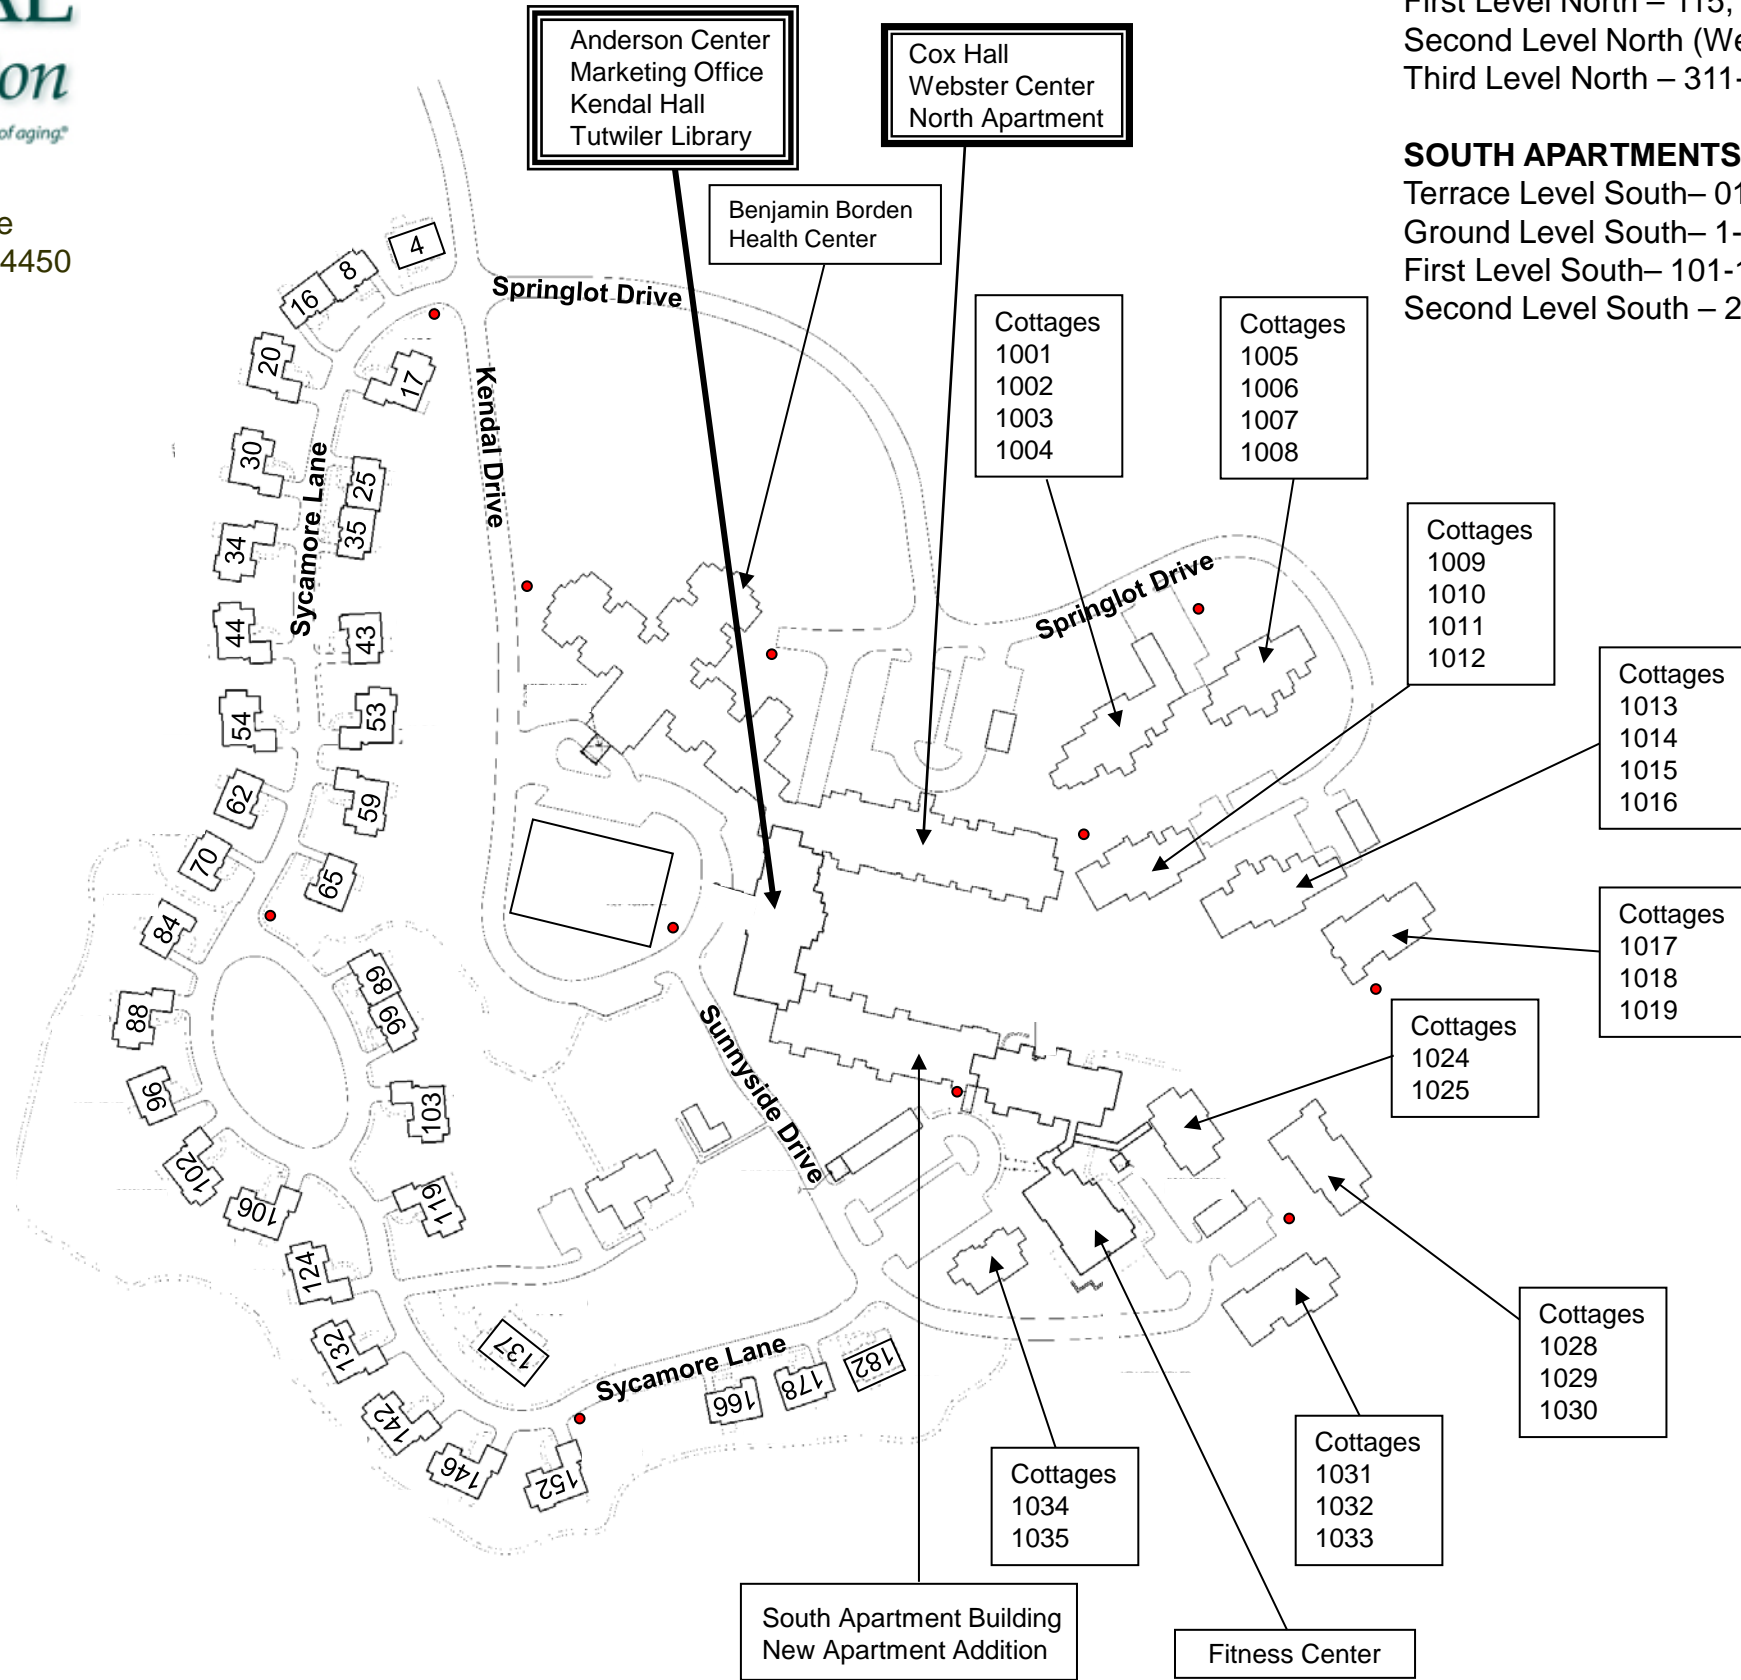

160 Kendal Drive
 Lexington, Virginia 24450
 540-463-1910

NORTH APARTMENTS

First Level North – 115, 117, 119, 121, 125, 127
 Second Level North (Webster) - 210-229
 Third Level North – 311-313, 315, 316, 319, 320-322, 324

SOUTH APARTMENTS

Terrace Level South– 011 - 014
 Ground Level South– 1-15
 First Level South– 101-114, 116
 Second Level South – 201-208