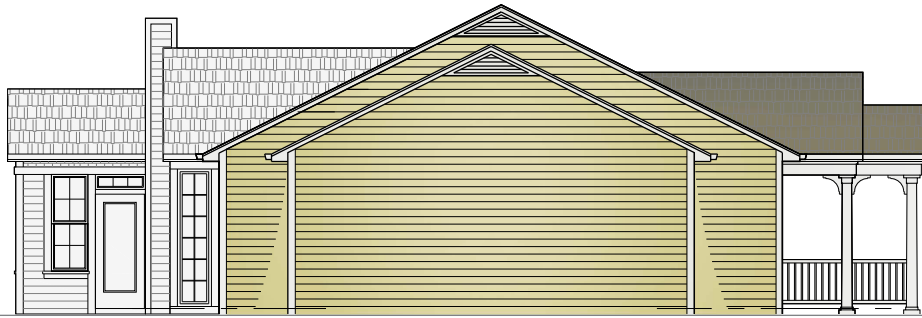

Cottage Plan U3 - 1750 sq. ft. and up

*Two Bedrooms and Den,
Two Full Bathrooms
Sunroom Optional*

KENDAL[®]
at Lexington
Together, transforming the experience of aging[®]

Cottage Plan U3

Color represents standard features

Black and white represents optional sunroom and fireplace

Elevation: front

Elevation: side

Elevation: back

Discover where you belong at Kendal at Lexington today.