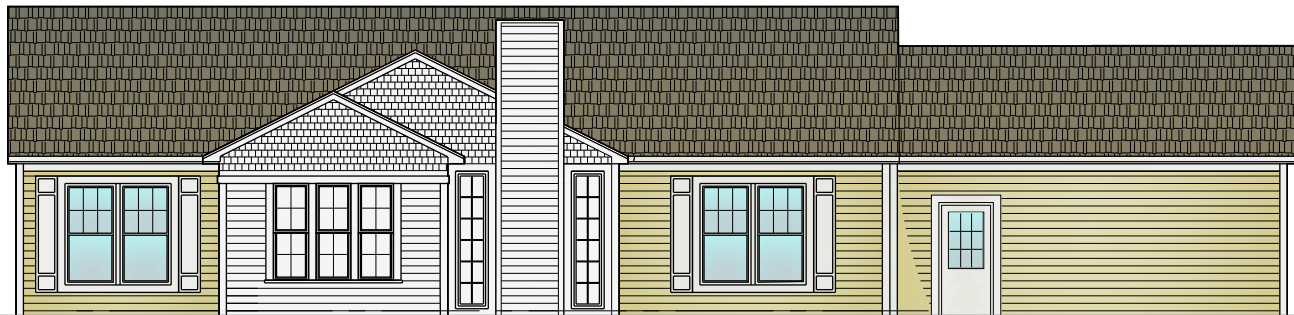

Cottage Plan U3 - 1750 sq. ft. and up

*Two Bedrooms and Den,
Two Full Bathrooms
Sunroom Optional*

KENDAL[®]
at Lexington
Together, transforming the experience of aging[®]

Cottage Plan U3

Color represents standard features

Black and white represents optional sunroom and fireplace

Elevation: front

Elevation: side

Elevation: back

Discover where you belong at Kendal at Lexington today.