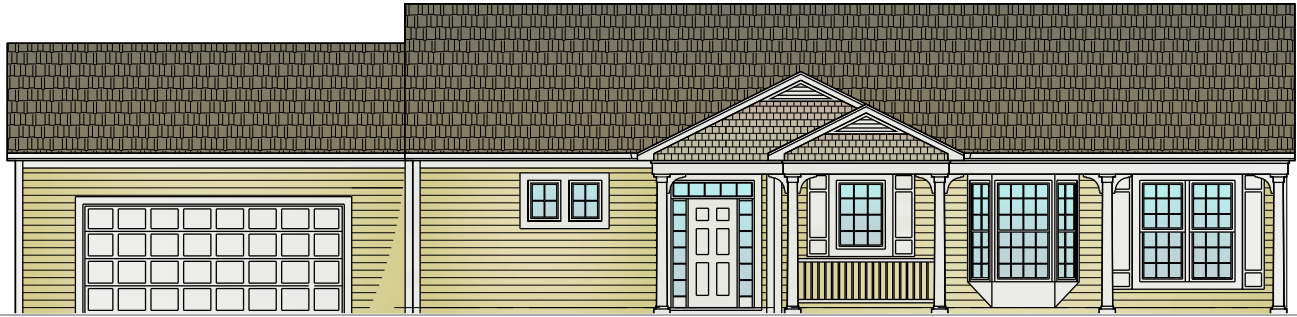

Cottage Plan U3 - 1750 sq. ft. and up

*Two Bedrooms and Den,
Two Full Bathrooms
Sunroom Optional*

KENDAL[®]
at Lexington
Together, transforming the experience of aging[®]

Cottage Plan U3

Color represents standard features

Black and white represents optional sunroom and fireplace

Elevation: front

Elevation: side

Elevation: back

Discover where you belong at Kendal at Lexington today.