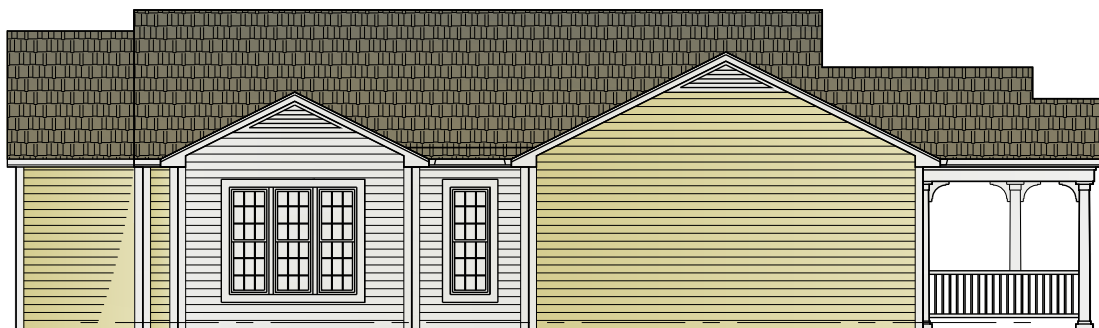

Cottage Plan T3 - 1500 sq. ft. and up

Two Bedrooms,
Two Full Bathrooms
Sunroom/Den/Second-
Car Garage Optional

KENDAL[®]
at Lexington
Together, transforming the experience of aging[®]

LeadingAge
Virginia
Member

Cottage Plan T3

Color represents standard features

Black and white represents optional sunroom/den and fireplace

Second-car garage optional for some T3 cottages

Elevation: front

Elevation: side

Elevation: side