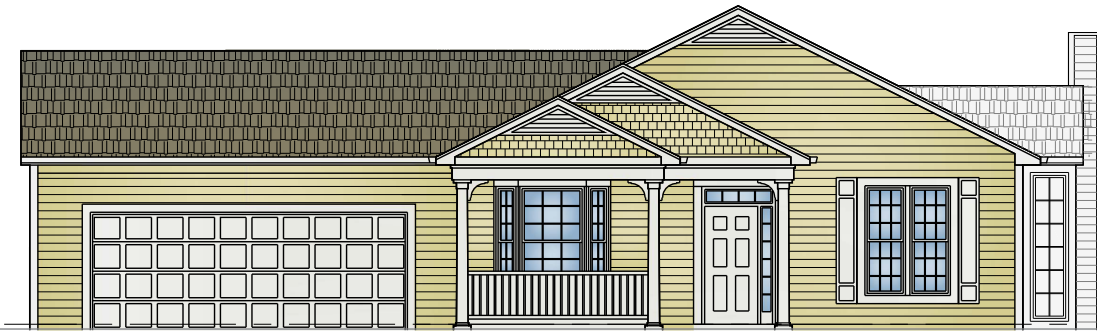

Cottage Plan T3 - 1500 sq. ft. and up

Two Bedrooms,
Two Full Bathrooms
Sunroom/Den/Second-
Car Garage Optional

KENDAL[®]
at Lexington
Together, transforming the experience of aging[®]

LeadingAge
Virginia
Member

Cottage Plan T3

Color represents standard features

Black and white represents optional sunroom/den and fireplace

Second-car garage optional for some T3 cottages

Elevation: front

Elevation: side

Elevation: side