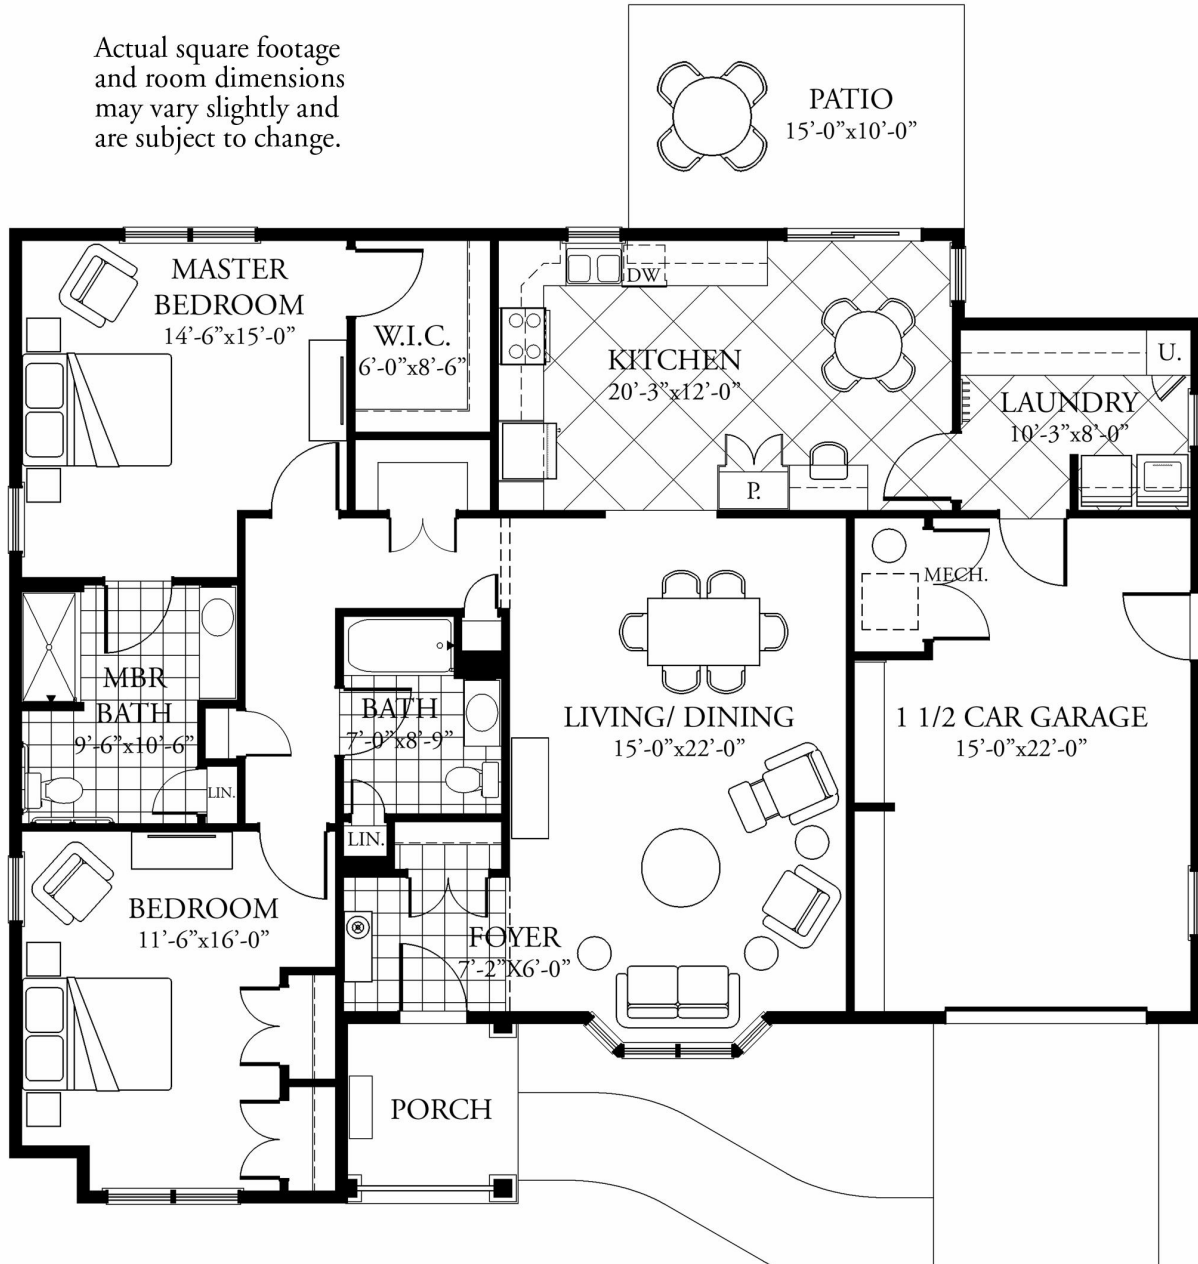

Actual square footage
and room dimensions
may vary slightly and
are subject to change.

COTTAGE
TWO BEDROOM, 2 BATHS
1,500 SQ. FT.